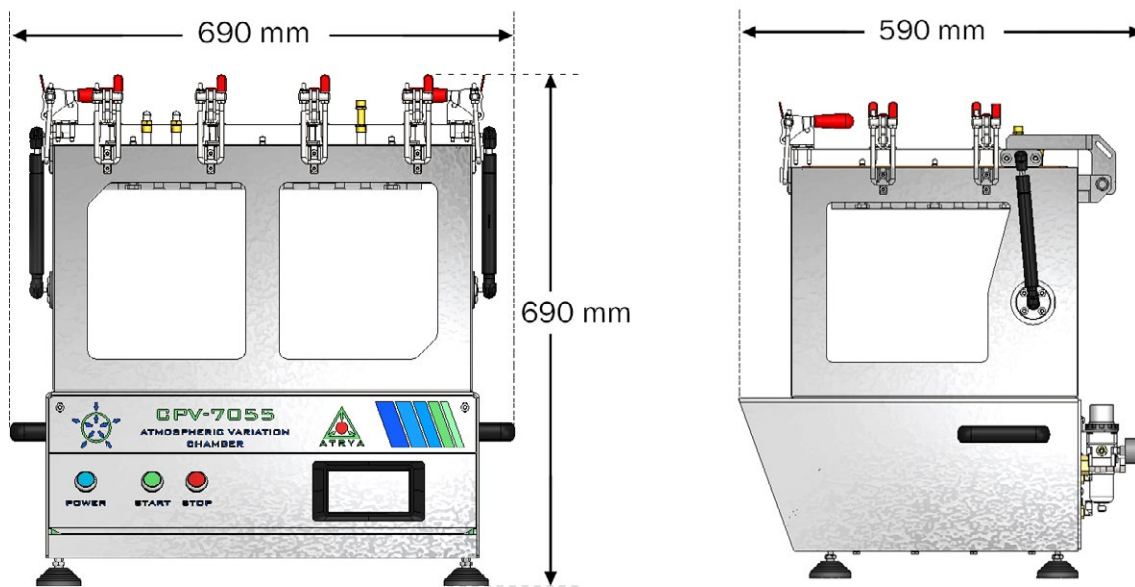

With the atmospheric chambers 7000 series is possible generate seven psi of positive or vacuum pressure. The clamps system, self-guard and robust construction make it a safe operating device.

ADVANTAGES

- New automatic control system with touchscreen.
- Customizable tests.
- Automatic pressure variation with specific times.
- Lower Weight and dimensions than 6000 series.
- Stainless steel AISI 304 cabinet.
- A new silicon gasket brings better air tightness.

Main Menu CPV-7000

	CPV-7055	CPV-7035
Overall Dimensions (L x W x H)	690 x 590 x 690 mm (27.17 x 23.23 x 27.17 in)	640 x 540 x 645 mm (25.17 x 21.26 x 25.39 in)
Chamber Internal Dimensions (L x W x H)	498 x 348 x 298 mm (19.61 x 13.70 x 11.73 in)	448 x 298 x 248 mm (17.54 x 11.73 x 9.76 in)
Approximate Weight	70 kg (154.32 lb)	58 kg (127.87 lb)
Work Volume	50 l	30 l
Maximum Sample Dimensions	480 x 330 x 290 mm (18.90 x 12.99 x 11.42 in)	430 x 280 x 240 mm (16.93 x 11.02 x 9.45 in)

OVERALL DIMENSIONS

Overall Dimensions CPV

ACCESSORIES

	CPV-7055	CPV-7035
Immersion plate	CPV-75S01	CPV-73S01
Maximum Sample Dimensions with ImmersionPlate (L x W x H)	480 x 330 x 230 mm (18.90 x 12.99 x 9.06 in)	430 x 280 x 180 mm (16.93 x 11.02 x 7.09 in)