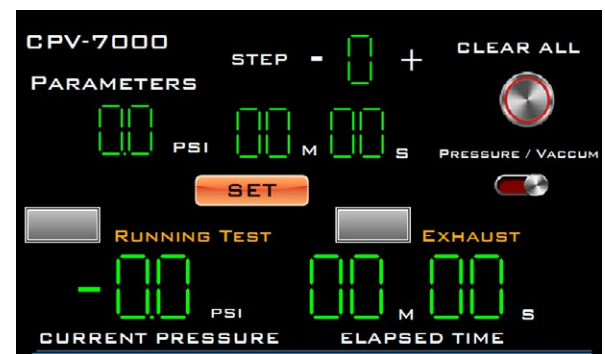

ATMOSPHERIC VARIATION CHAMBER

CPV-7000

The atmospheric variation chambers 7000 series are laboratory test devices to simulate barometric changes as packages or finished products travel from the production factory to the final location in another city. Use the chambers to test for leakage, wall strength or behavior of sealed packages with different positive pressures or in vacuum conditions.

Technical Data

Power Supply	110 VAC / 220 VAC
Air Supply	100 psi (689.48 kPa)
Maximum Test Pressure	7 psi (48.26 kPa)
Maximum Test Vacuum	-7 psi (-48.26 kPa)
Maximum Test Time per Step	59 m 59 s
Maximum Test Time	8 h 59 m 50 s
Accuracy Class	1.0
Accuracy	+/- 0.15 psi
Pressure Resolution	0.1 psi (1.3 KPa)
Time Resolution	1 s
Drain Port	3/8 NPTF
Work Environment	Indoor
Touchscreen	Resistive 5"
Programable Steps	9 Steps

With the atmospheric chambers 7000 series is possible generate seven psi of positive or vacuum pressure. The clamps system, self-guard and robust construction make it a safe operating device.

ADVANTAGES

- New automatic control system with touchscreen.
- Customizable tests.
- Automatic pressure variation with specific times.
- Lower Weight and dimensions than 6000 series.
- Stainless steel AISI 304 cabinet.
- A new silicon gasket brings better air tightness.